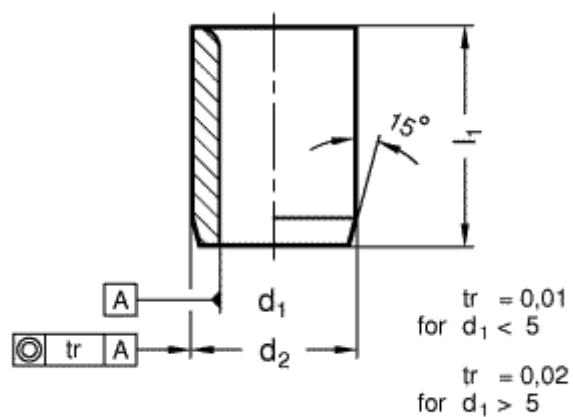

Article number: 201135105

Description: E+G Guide bush DIN 179-B25-20-A  
without collar

## Measures

---

$d_1 = 25$

$d_2 = 35$

$l_1 = 20$